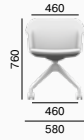

9 kg

032,F37

11 kg

10 kg

10 kg