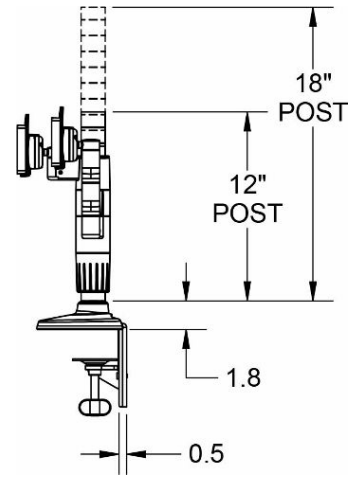

Straight Link / Straight Link (M2)

Front View

Side View

Straight Link / Dynamic Link (M2)

Front View

Side View

12" Straight Link / Straight Link (M2)

Front View

12" Straight Link / 12" Straight Link (M2)

Front View

12" Straight Link / Dynamic Link (M2)

Front View

Fixed Angled Link / Dynamic Link

Front View

Side View

Fixed Angled Link/ 8" Straight Link

Front View

Side View

Single Fixed Angled Link Only

Front View

Side View

Fixed Angled Link / 12" Straight Link

Front View

Side View

Fixed Angled Link/ Dynamic Link light

Front View

Side View