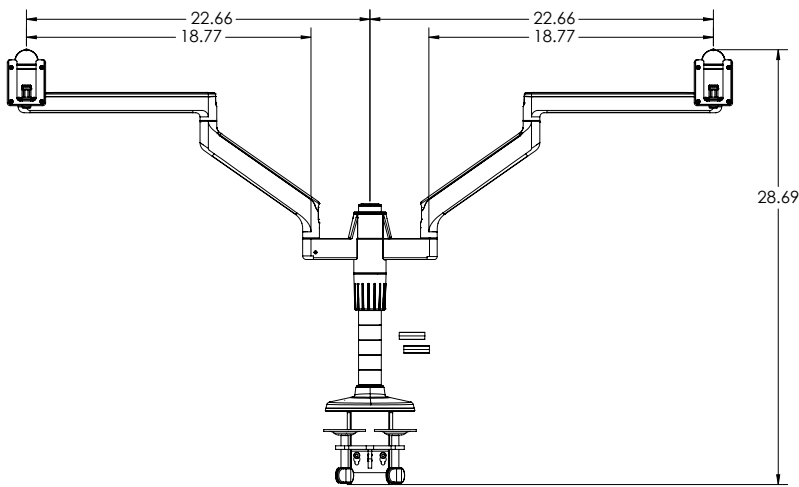

Straight Link / Straight Link (M2)

Front View

Side View

Straight Link / Dynamic Link (M2)

Front View

Side View

12" Straight Link / Straight Link (M2)

Front View

12" Straight Link / 12" Straight Link (M2)

Front View

12" Straight Link / Dynamic Link (M2)

Front View

Fixed Angled Link / Dynamic Link

Front View

Side View

Fixed Angled Link/ 8" Straight Link

Front View

Side View

Single Fixed Angled Link Only

Front View

Side View

Fixed Angled Link / 12" Straight Link

Front View

Side View

Fixed Angled Link/ Dynamic Link light

Front View

Side View