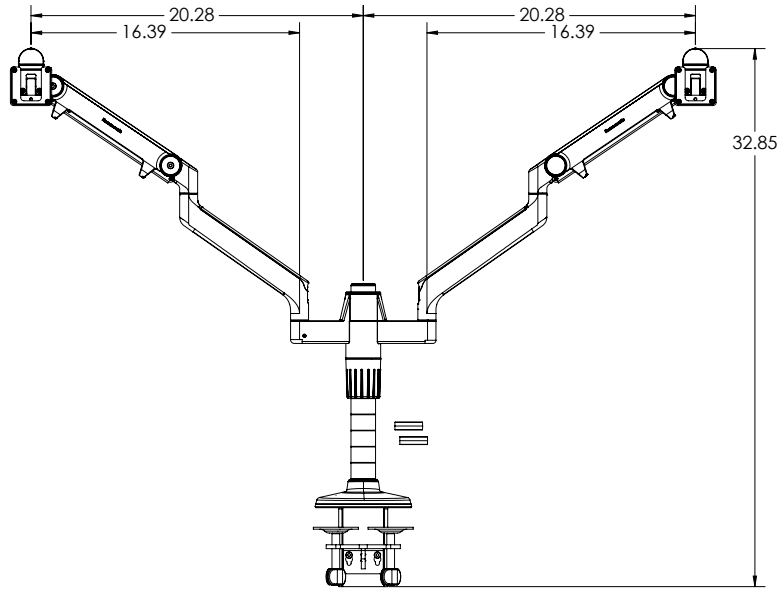

Straight Link / Straight Link (M2)

Front View

Side View

Straight Link / Dynamic Link (M2)

Front View

Side View

12" Straight Link / Straight Link (M2)

Front View

12" Straight Link / 12" Straight Link (M2)

Front View

12" Straight Link / Dynamic Link (M2)

Front View

Fixed Angled Link / Dynamic Link

Front View

Side View

Fixed Angled Link/ 8" Straight Link

Front View

Side View

Single Fixed Angled Link Only

Front View

Side View

Fixed Angled Link / 12" Straight Link

Front View

Side View

Fixed Angled Link/ Dynamic Link light

Front View

Side View