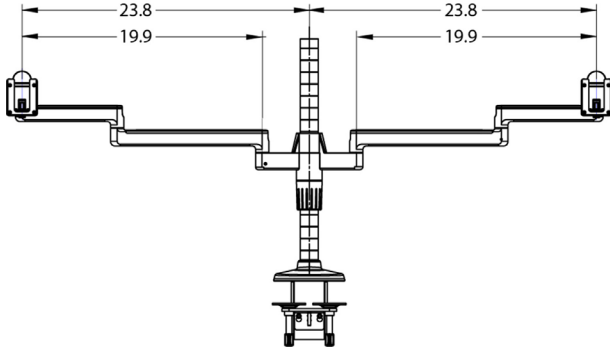

Straight Link / Straight Link (M2)

Front View

Side View

Straight Link / Dynamic Link (M2)

Front View

Side View

12" Straight Link / Straight Link (M2)

Front View

12" Straight Link / 12" Straight Link (M2)

Front View

12" Straight Link / Dynamic Link (M2)

Front View

Fixed Angled Link / Dynamic Link

Front View

Side View

Fixed Angled Link/ 8" Straight Link

Front View

Side View

Single Fixed Angled Link Only

Front View

Side View

Fixed Angled Link / 12" Straight Link

Front View

Side View

Fixed Angled Link/ Dynamic Link light

Front View

Side View