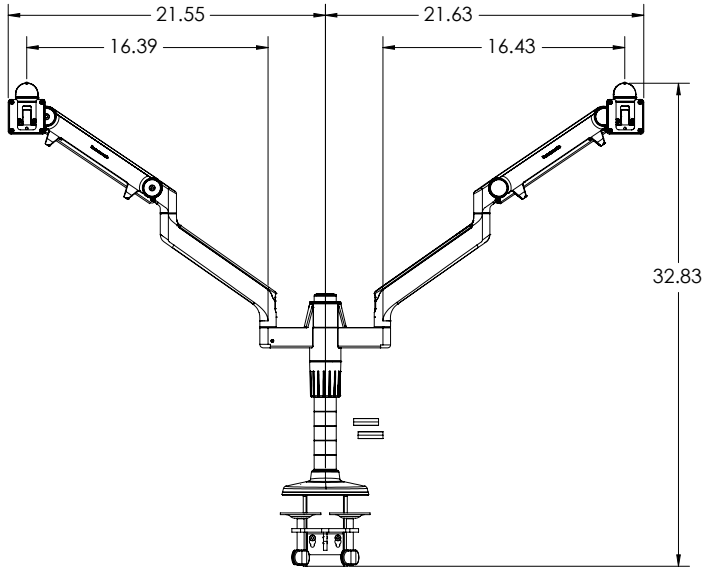

Straight Link / Straight Link (M2)

Front View

Side View

Straight Link / Dynamic Link (M2)

Front View

Side View

12" Straight Link / Straight Link (M2)

Front View

12" Straight Link / 12" Straight Link (M2)

Front View

12" Straight Link / Dynamic Link (M2)

Front View

Fixed Angled Link / Dynamic Link

Front View

Side View

Fixed Angled Link/ 8" Straight Link

Front View

Side View

Single Fixed Angled Link Only

Front View

Side View

Fixed Angled Link / 12" Straight Link

Front View

Side View

Fixed Angled Link/ Dynamic Link light

Front View

Side View