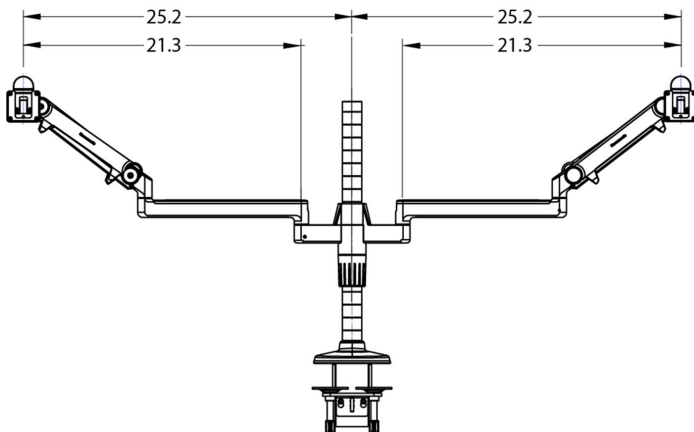

Straight Link / Straight Link (M2)

Front View

Side View

Straight Link / Dynamic Link (M2)

Front View

Side View

12" Straight Link / Straight Link (M2)

Front View

12" Straight Link / 12" Straight Link (M2)

Front View

12" Straight Link / Dynamic Link (M2)

Front View

Fixed Angled Link / Dynamic Link

Front View

Side View

Fixed Angled Link/ 8" Straight Link

Front View

Side View

Single Fixed Angled Link Only

Front View

Side View

Fixed Angled Link / 12" Straight Link

Front View

Side View

Fixed Angled Link/ Dynamic Link light

Front View

Side View