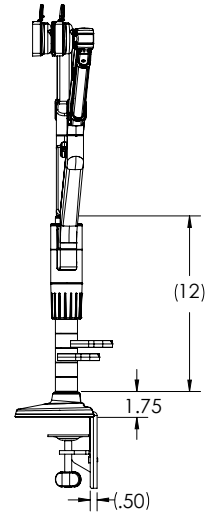

Straight Link / Straight Link (M2)

Front View

Side View

Straight Link / Dynamic Link (M2)

Front View

Side View

12" Straight Link / Straight Link (M2)

Front View

12" Straight Link / 12" Straight Link (M2)

Front View

12" Straight Link / Dynamic Link (M2)

Front View

Fixed Angled Link / Dynamic Link

Front View

Side View

Fixed Angled Link/ 8" Straight Link

Front View

Side View

Single Fixed Angled Link Only

Front View

Side View

Fixed Angled Link / 12" Straight Link

Front View

Side View

Fixed Angled Link/ Dynamic Link light

Front View

Side View