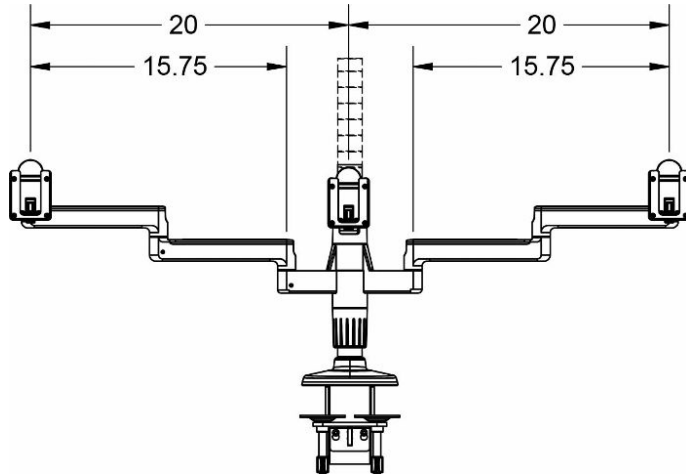

Straight Link / Straight Link (M2)

Front View

Side View

Straight Link / Dynamic Link (M2)

Front View

Side View

12" Straight Link / Straight Link (M2)

Front View

12" Straight Link / 12" Straight Link (M2)

Front View

12" Straight Link / Dynamic Link (M2)

Front View

Fixed Angled Link / Dynamic Link

Front View

Side View

Fixed Angled Link/ 8" Straight Link

Front View

Side View

Single Fixed Angled Link Only

Front View

Side View

Fixed Angled Link / 12" Straight Link

Front View

Side View

Fixed Angled Link/ Dynamic Link light

Front View

Side View