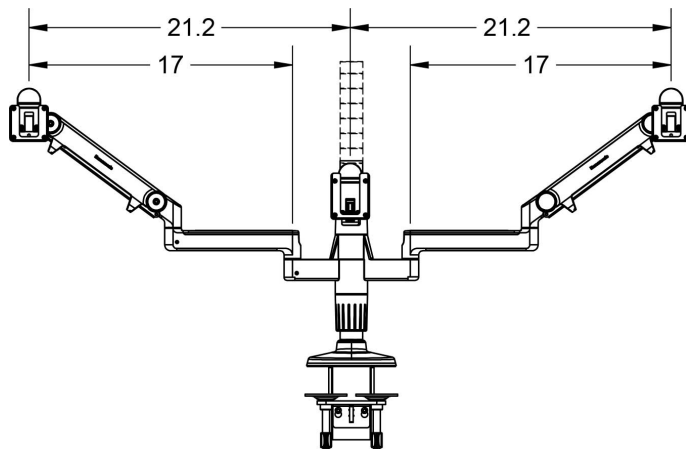

Straight Link / Straight Link (M2)

Front View

Side View

Straight Link / Dynamic Link (M2)

Front View

Side View

12" Straight Link / Straight Link (M2)

Front View

12" Straight Link / 12" Straight Link (M2)

Front View

12" Straight Link / Dynamic Link (M2)

Front View

Fixed Angled Link / Dynamic Link

Front View

Side View

Fixed Angled Link/ 8" Straight Link

Front View

Side View

Single Fixed Angled Link Only

Front View

Side View

Fixed Angled Link / 12" Straight Link

Front View

Side View

Fixed Angled Link/ Dynamic Link light

Front View

Side View