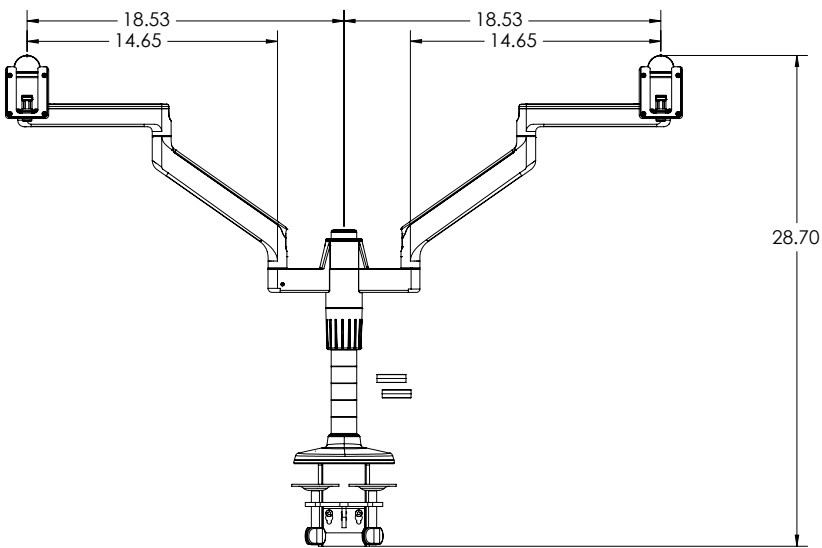

Straight Link / Straight Link (M2)

Front View

Side View

Straight Link / Dynamic Link (M2)

Front View

Side View

12" Straight Link / Straight Link (M2)

Front View

12" Straight Link / 12" Straight Link (M2)

Front View

12" Straight Link / Dynamic Link (M2)

Front View

Fixed Angled Link / Dynamic Link

Front View

Side View

Fixed Angled Link/ 8" Straight Link

Front View

Side View

Single Fixed Angled Link Only

Front View

Side View

Fixed Angled Link / 12" Straight Link

Front View

Side View

Fixed Angled Link/ Dynamic Link light

Front View

Side View