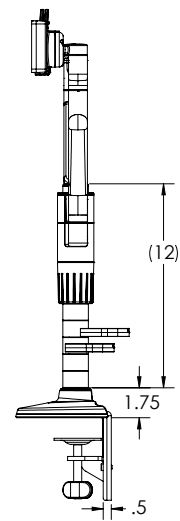

Straight Link / Straight Link (M2)

Front View

Side View

Straight Link / Dynamic Link (M2)

Front View

Side View

12" Straight Link / Straight Link (M2)

Front View

12" Straight Link / 12" Straight Link (M2)

Front View

12" Straight Link / Dynamic Link (M2)

Front View

Fixed Angled Link / Dynamic Link

Front View

Side View

Fixed Angled Link/ 8" Straight Link

Front View

Side View

Single Fixed Angled Link Only

Front View

Side View

Fixed Angled Link / 12" Straight Link

Front View

Side View

Fixed Angled Link/ Dynamic Link light

Front View

Side View