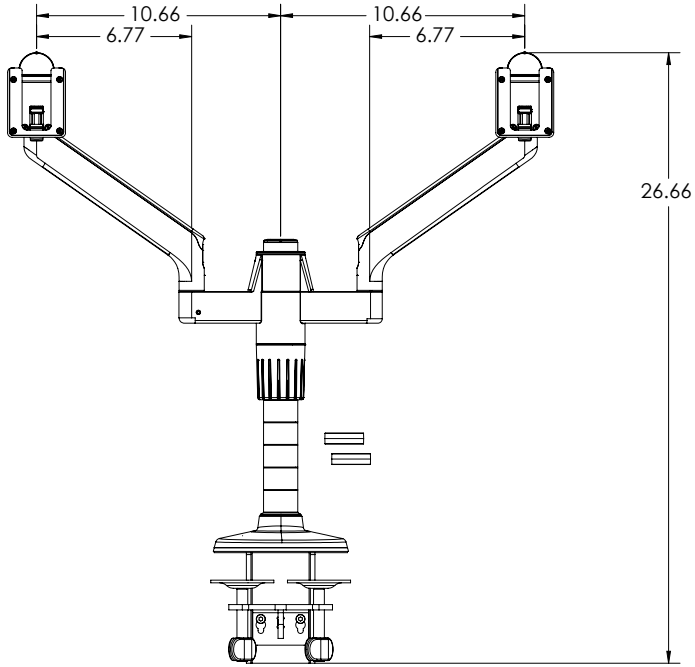

Straight Link / Straight Link (M2)

Front View

Side View

Straight Link / Dynamic Link (M2)

Front View

Side View

12" Straight Link / Straight Link (M2)

Front View

12" Straight Link / 12" Straight Link (M2)

Front View

12" Straight Link / Dynamic Link (M2)

Front View

Fixed Angled Link / Dynamic Link

Front View

Side View

Fixed Angled Link/ 8" Straight Link

Front View

Side View

Single Fixed Angled Link Only

Front View

Side View

Fixed Angled Link / 12" Straight Link

Front View

Side View

Fixed Angled Link/ Dynamic Link light

Front View

Side View