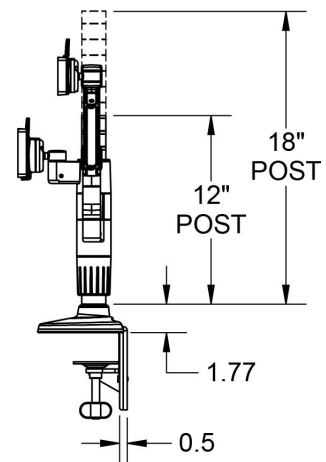

Straight Link / Straight Link (M2)

Front View

Side View

Straight Link / Dynamic Link (M2)

Front View

Side View

12" Straight Link / Straight Link (M2)

Front View

12" Straight Link / 12" Straight Link (M2)

Front View

12" Straight Link / Dynamic Link (M2)

Front View

Fixed Angled Link / Dynamic Link

Front View

Side View

Fixed Angled Link/ 8" Straight Link

Front View

Side View

Single Fixed Angled Link Only

Front View

Side View

Fixed Angled Link / 12" Straight Link

Front View

Side View

Fixed Angled Link/ Dynamic Link light

Front View

Side View