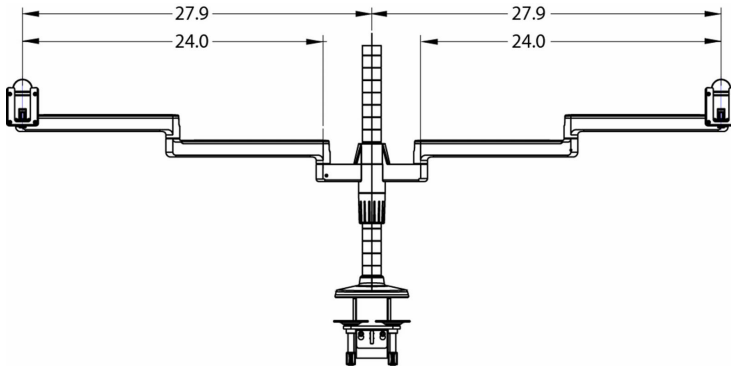

Straight Link / Straight Link (M2)

Front View

Side View

Straight Link / Dynamic Link (M2)

Front View

Side View

12" Straight Link / Straight Link (M2)

Front View

12" Straight Link / 12" Straight Link (M2)

Front View

12" Straight Link / Dynamic Link (M2)

Front View

Fixed Angled Link / Dynamic Link

Front View

Side View

Fixed Angled Link/ 8" Straight Link

Front View

Side View

Single Fixed Angled Link Only

Front View

Side View

Fixed Angled Link / 12" Straight Link

Front View

Side View

Fixed Angled Link/ Dynamic Link light

Front View

Side View